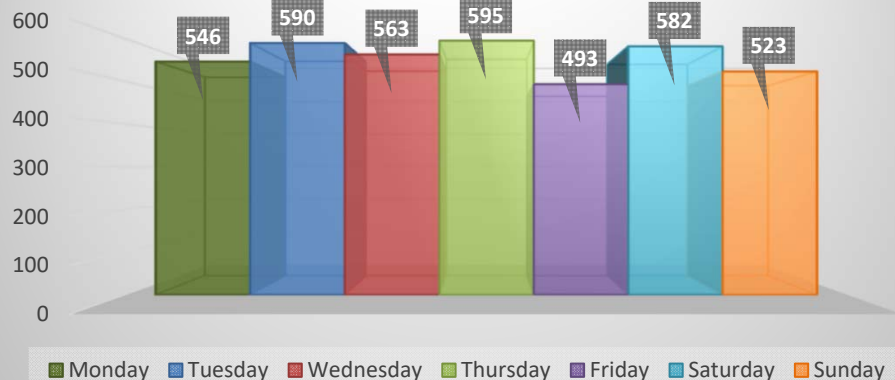

Daily Average