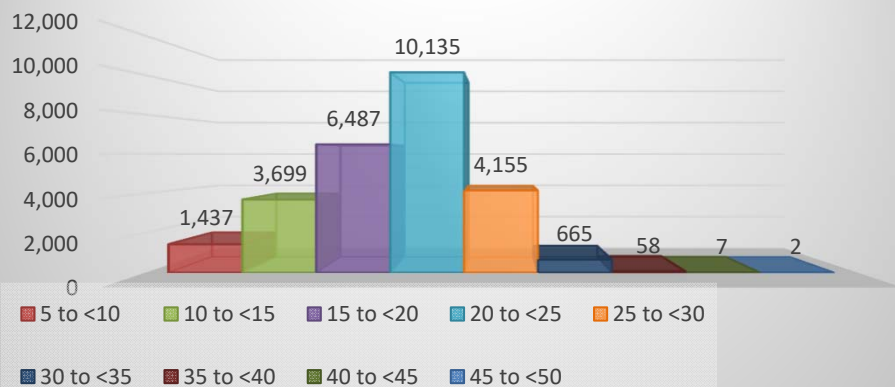

TRAFFIC ANALYSIS REPORT

Road:	Ocean Drive
Location:	Junction with Telgarth Road, Southbound
Period	27 May - 14 July 2021
Speed of 85% of traffic	26.1 mph
Max Speed	50 mph on the 28th May at 6:50 pm
Total Vehicles	26,645

Vehicles by Speed (mph)