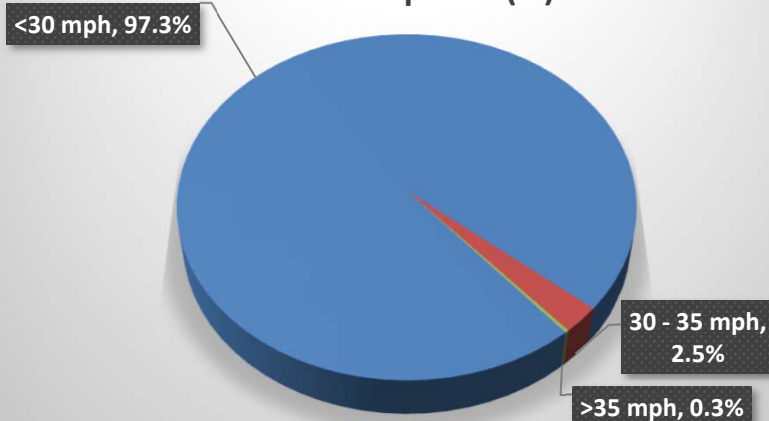

Vehicle speeds (%)